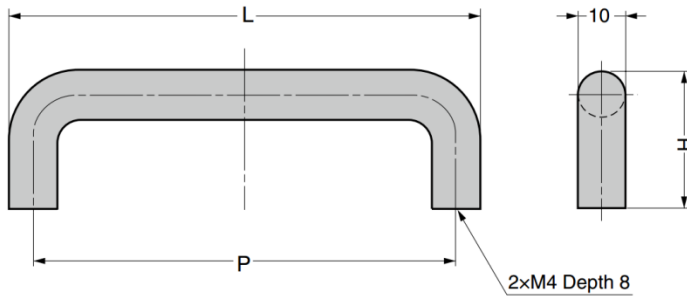

GAM Aluminium Handle

Parts Included

- Truss head screw M4 x 28

Part No.	Material	Finish	Colour	L	H	P
GAM-60I	Aluminium Alloy	Paint	Ivory	60	29	50
GAM-80I				80		70
GAM-120I				120		110
GAM-60B			Black	60		50
GAM-120B				120		110
GAM-100S			Anodised Silver	-		100
GAM-120S	120	110				
GAM-310S	310	38			300	

GPC Plastic Handle

Parts Included

- Truss head screw M4 x 28

Part No.	Material	Colour	L	H	P	B
GPC-45-W	PS	White	45	28	35	10
GPC-80-W			80		68	12
GPC-120-W			120		108	12
GPC-45-B		Black	45	28	35	10
GPC-80-B			80		68	12
GPC-120-B			120		108	12