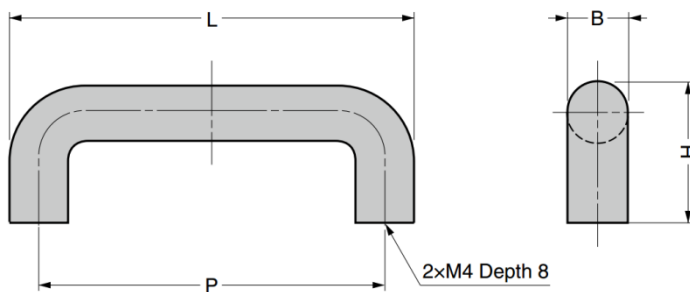

GAM Aluminium Handle

Parts Included

- Truss head screw M4 x 28

Part No.	Material	Finish	Colour	L	H	P
GAM-60I	Aluminium Alloy	Paint	Ivory	60	29	50
GAM-80I				80		70
GAM-120I				120		110
GAM-60B			Black	60		50
GAM-120B				120		110
GAM-100S			Anodised Silver	-		100
GAM-120S	120	110				
GAM-310S	310	38			300	

GPC Plastic Handle

Parts Included

- Truss head screw M4 x 28

Part No.	Material	Colour	L	H	P	B
GPC-45-W	PS	White	45	28	35	10
GPC-80-W			80		68	12
GPC-120-W			120		108	12
GPC-45-B		Black	45	28	35	10
GPC-80-B			80		68	12
GPC-120-B			120		108	12